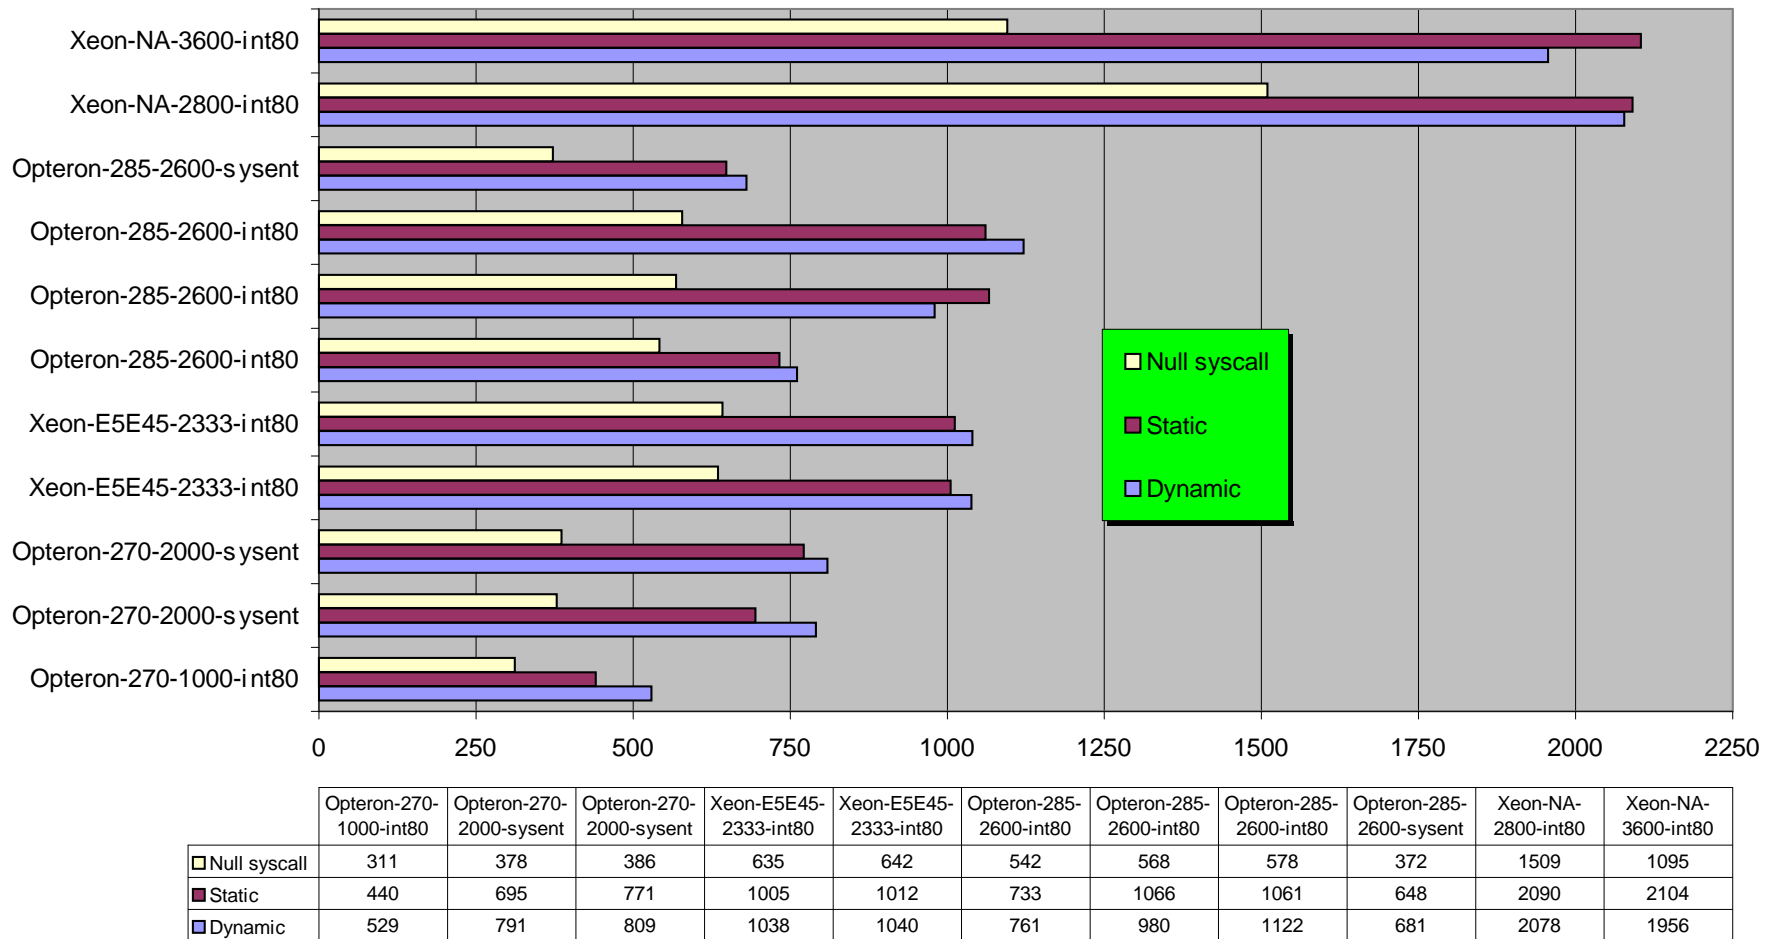

Semaphore Operations on Linux 2.6.x

Tics per Semop